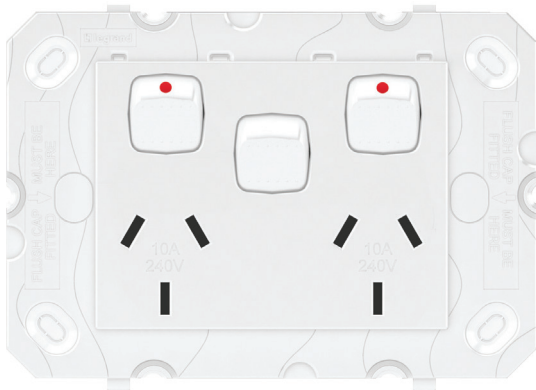

## 2 Gang Powerpoint with Extra Switch, 10A

CAT. NO. AR777XWE, AR777XMGN, AR777XALU, AR777XCHP

AR777XWE

AR777XMGN

Cat. No.	AR777XWE	AR777XMGN	AR777XALU	AR777XCHP
Colour	White (WE)	Magnesium (MGN)	Aluminium (ALU)	Champagne (CHP)
Description	Arteor™ - Gang Powerpoint with Extra Switch			
Nominal Input Voltage	230 - 240 V a.c. 50 Hz			
Current Rating	10 A			
Compliance	AS/NZS 3100, AS/NZS 3112			

# Arteor™ 2 Gang Powerpoint with Extra Switch, 10A

CAT. NO. AR777XWE, AR777XMGN, AR777XALU, AR777XCHP

- Use for inserting an extra function (a light, an isolator switch for a stove, fan) to a double powerpoint.
- Saves time! Install one plate rather than two.
- Looks neater than 2 wiring devices side by side.
- Fits standard mounting accessories.