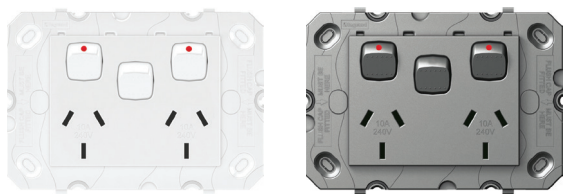

## 2 Gang Powerpoint with Extra Switch, 10A

CAT. NO. AR777XWE, AR777XMGN, AR777XALU, AR777XCHP

AR777XWE

AR777XMGN

Cat. No.	AR777XWE	AR777XMGN	AR777XALU	AR777XCHP
Colour	White (WE)	Magnesium (MGN)	Aluminium (ALU)	Champagne (CHP)
Description	Arteor™ - Gang Powerpoint with Extra Switch			
Nominal Input Voltage	230 - 240 V a.c. 50 Hz			
Current Rating	10 A			
Compliance	AS/NZS 3100, AS/NZS 3112			

# Arteor™ 2 Gang Powerpoint with Extra Switch, 10A

CAT. NO. AR777XWE, AR777XMGN, AR777XALU, AR777XCHP

- Use for inserting an extra function (a light, an isolator switch for a stove, fan) to a double powerpoint.
- Saves time! Install one plate rather than two.
- Looks neater than 2 wiring devices side by side.
- Fits standard mounting accessories.