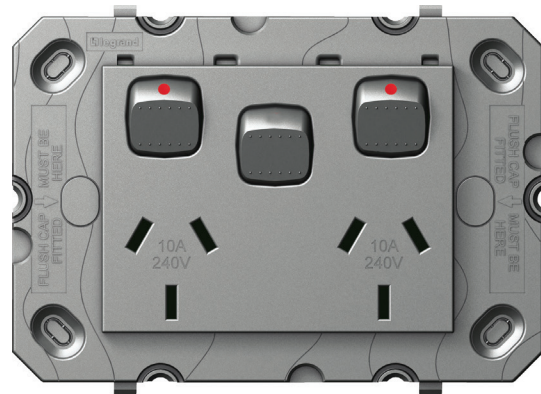

## 2 Gang Powerpoint with Extra Switch, 10A

CAT. NO. AR777XWE, AR777XMGN, AR777XALU, AR777XCHP

AR777XWE

AR777XMGN

Cat. No.	AR777XWE	AR777XMGN	AR777XALU	AR777XCHP
Colour	White (WE)	Magnesium (MGN)	Aluminium (ALU)	Champagne (CHP)
Description	Arteor™ - Gang Powerpoint with Extra Switch			
Nominal Input Voltage	230 - 240 V a.c. 50 Hz			
Current Rating	10 A			
Compliance	AS/NZS 3100, AS/NZS 3112			

# Arteor™ 2 Gang Powerpoint with Extra Switch, 10A

CAT. NO. AR777XWE, AR777XMGN, AR777XALU, AR777XCHP

- Use for inserting an extra function (a light, an isolator switch for a stove, fan) to a double powerpoint.
- Saves time! Install one plate rather than two.
- Looks neater than 2 wiring devices side by side.
- Fits standard mounting accessories.